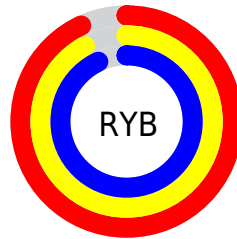

- Red (93%)
- Yellow (92%)
- Blue (93%)