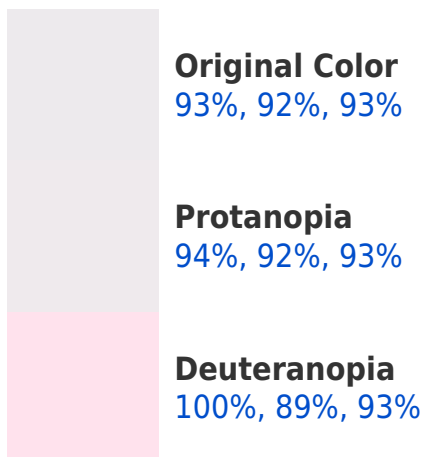

RGBPercent 93%, 92%, 93%

Background

This preview shows how black text looks on a background with the RGBPercent color 93%, 92%, 93%.

This preview shows how white text looks on a background with the RGBPercent color 93%, 92%, 93%.

Color Blindness Simulation

Color vision deficiency is a very complex topic, and I could not describe the different causes any better than Wikipedia does, so if you want to learn more, you should check out their [article about color blindness](#).

Dichromacy

Tritanopia
94%, 91%, 98%

Trichromacy

Original Color

93%, 92%, 93%

Protanomaly

93%, 92%, 93%

Deuteranomaly