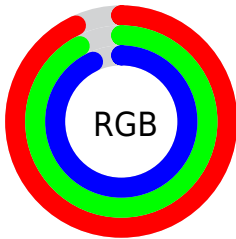

Distribution

- Red (93%)
- Green (92%)
- Blue (93%)