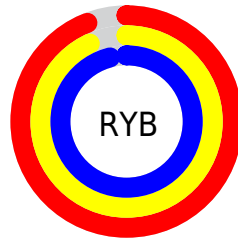

- Red (94%)
- Yellow (93%)
- Blue (96%)