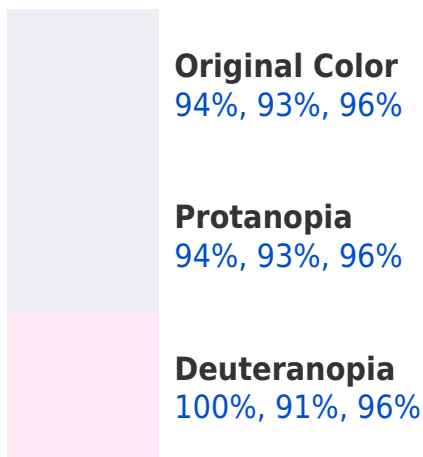

Color Contrast Check

Large Text (above 18pt) WCAG AA ✓ Pass

Any Text WCAG AA ✓ Pass

Large Text (above 18pt) WCAG AAA ✓ Pass

Any Text WCAG AAA ✓ Pass

If you want to check with other color combinations, try the [Color Contrast Checker](#).

RGBPercent 94%, 93%, 96%

Background

This preview shows how black text looks on a background with the RGBPercent color 94%, 93%, 96%.

This preview shows how white text looks on a background with the RGBPercent color 94%, 93%, 96%.

Color Blindness Simulation

Color vision deficiency is a very complex topic, and I could not describe the different causes any better than Wikipedia does, so if you want to learn more, you should check out their [article about color blindness](#).

Dichromacy

Tritanopia
95%, 93%, 100%

Trichromacy

Original Color

94%, 93%, 96%

Protanomaly

94%, 93%, 96%

Deuteranomaly