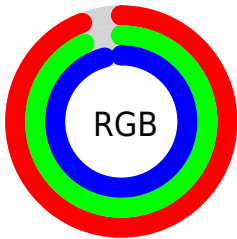

Distribution

- Red (94%)
- Green (93%)
- Blue (96%)