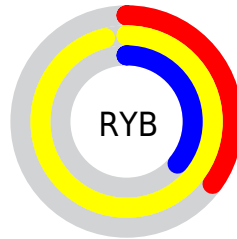

- Red (35%)
- Yellow (96%)
- Blue (36%)