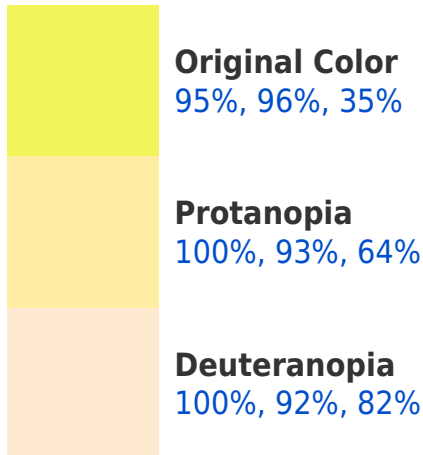

Color Contrast Check

Large Text (above 18pt) WCAG AA ✓ Pass

Any Text WCAG AA ✓ Pass

Large Text (above 18pt) WCAG AAA ✓ Pass

Any Text WCAG AAA ✓ Pass

If you want to check with other color combinations, try the [Color Contrast Checker](#).

RGBPercent 95%, 96%, 35%

Background

This preview shows how black text looks on a background with the RGBPercent color 95%, 96%, 35%.

This preview shows how white text looks on a background with the RGBPercent color 95%, 96%, 35%.

Color Blindness Simulation

Color vision deficiency is a very complex topic, and I could not describe the different causes any better than Wikipedia does, so if you want to learn more, you should check out their [article about color blindness](#).

Dichromacy

Tritanopia
100%, 90%, 96%

Trichromacy

Original Color

95%, 96%, 35%

Protanomaly

98%, 94%, 53%

Deuteranomaly