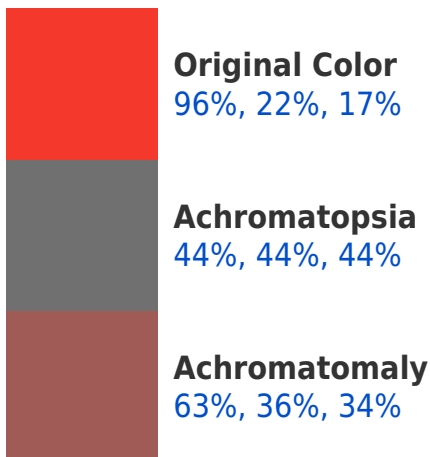

Monochromacy