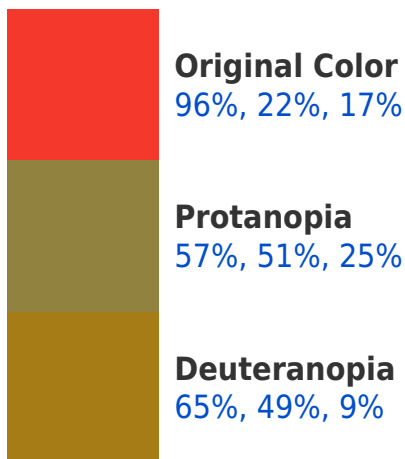

# Black Background

This preview shows how the RGBPercent color 96%, 22%, 17% looks on a black background.

# RGBPercent 96%, 22%, 17%

## Background

This preview shows how black text looks on a background with the RGBPercent color 96%, 22%, 17%.

This preview shows how white text looks on a background with the RGBPercent color 96%, 22%, 17%.

## Dichromacy

**Tritanopia**  
96%, 22%, 22%