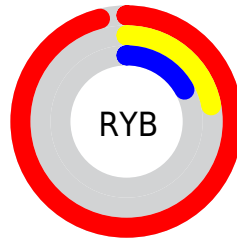

## Conversions Part 2

Format	Color
<a href="#">RYB</a>	<a href="#">245, 57, 43</a>
Decimal	<a href="#">16070699</a>
CIELab	<a href="#">54.44, 69.34, 51.98</a>
CIELCh	<a href="#">54, 86.663, 36.858</a>
Yxy	<a href="#">22.3916, 0.5941, 0.3372</a>
Android (android.graphics.Color)	<a href="#">4294260779</a> ( <a href="#">0xFFFF5382B</a> )
YUV	<a href="#">111.0290, -33.5383, 117.4926</a>
Hunter-Lab	<a href="#">47.3197, 65.9965, 27.4076</a>

# Details

The RGBPercent color **96%, 22%, 17%** is a dark color, and the websafe version is hex **FF3333**. The color can be described as dark washed red. A complement of this color would be **17%, 91%, 96%**, and the grayscale version is **44%, 44%, 44%**.

A 20% lighter version of the original color is **100%, 46%, 36%**, and **70%, 0%, 0%** is the 20% darker color. If you saturate the color by 10%, you get **96%, 13%, 7%**, and if you desaturate by 10%, it is **96%, 31%, 27%**.

# Distribution

Red (96%)

Green (22%)

Blue (17%)

Red (96%)

Yellow (22%)

Blue (17%)

Cyan (0%)