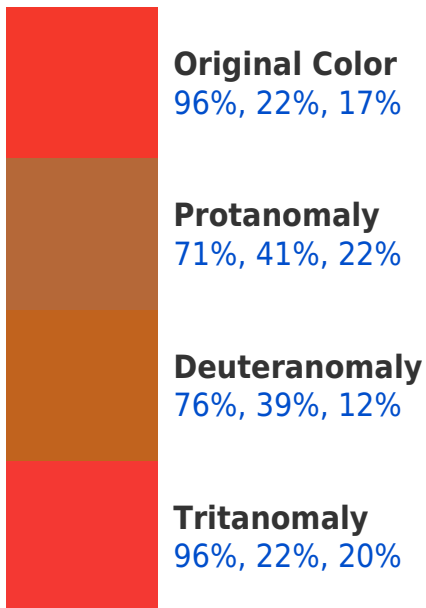

## Background

This preview shows how black text looks on a background with the RGBPercent color 96%, 22%, 17%.

This preview shows how white text looks on a background with the RGBPercent color 96%, 22%, 17%.

# Color Blindness Simulation

Color vision deficiency is a very complex topic, and I could not describe the different causes any better than Wikipedia does, so if you want to learn more, you should check out their [article about color blindness](#).

## Dichromacy

**Tritanopia**  
96%, 22%, 22%

# Trichromacy