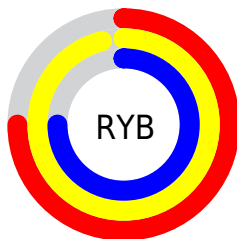

- Red (75%)
- Yellow (96%)
- Blue (75%)