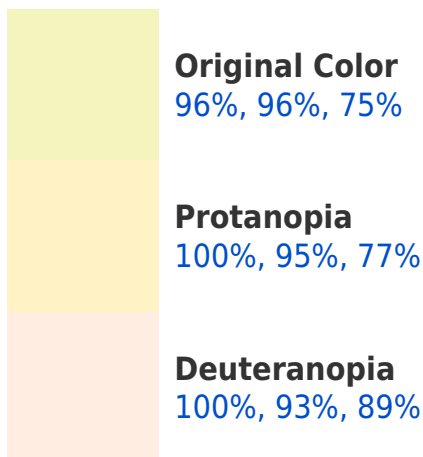

Any Text WCAG AAA × Fail

Black Background

This preview shows how the RGBPercent color 96%, 96%, 75% looks on a black background.

Color Contrast Check

Large Text (above 18pt) WCAG AA ✓ Pass

Any Text WCAG AA ✓ Pass

Large Text (above 18pt) WCAG AAA ✓ Pass

Any Text WCAG AAA ✓ Pass

If you want to check with other color combinations, try the [Color Contrast Checker](#).

RGBPercent 96%, 96%, 75%

Background

This preview shows how black text looks on a background with the RGBPercent color 96%, 96%, 75%.

This preview shows how white text looks on a background with the RGBPercent color 96%, 96%, 75%.

Color Blindness Simulation

Color vision deficiency is a very complex topic, and I could not describe the different causes any better than Wikipedia does, so if you want to learn more, you should check out their [article about color blindness](#).

Dichromacy

Tritanopia
99%, 93%, 100%

Trichromacy

Original Color

96%, 96%, 75%

Protanomaly

98%, 95%, 76%

Deuteranomaly