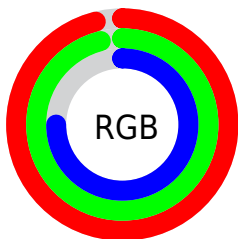

Distribution

- Red (96%)
- Green (96%)
- Blue (75%)