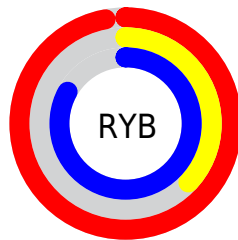

- Red (97%)
- Yellow (37%)
- Blue (83%)