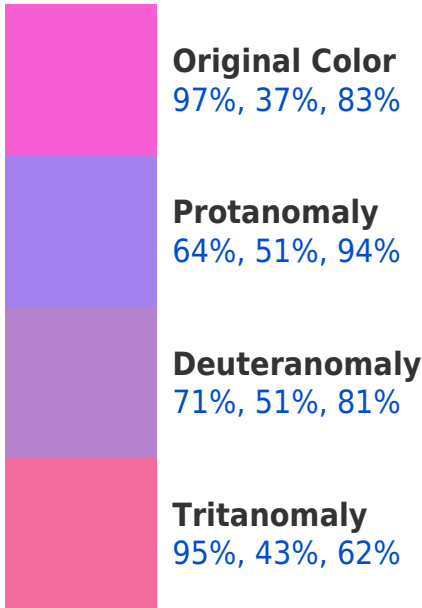

## Background

This preview shows how black text looks on a background with the RGBPercent color 97%, 37%, 83%.

This preview shows how white text looks on a background with the RGBPercent color 97%, 37%, 83%.

## Dichromacy

## Tritanopia

94%, 46%, 49%

# Trichromacy