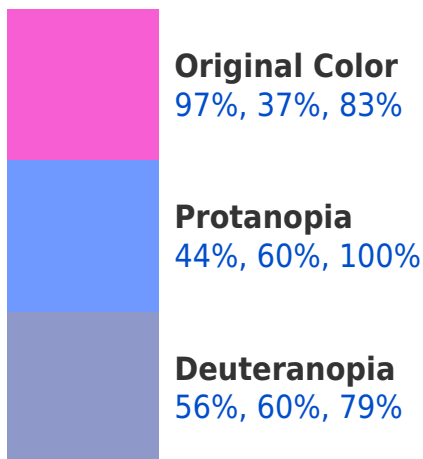

# RGBPercent 97%, 37%, 83%

## Background

This preview shows how black text looks on a background with the RGBPercent color 97%, 37%, 83%.

This preview shows how white text looks on a background with the RGBPercent color 97%, 37%, 83%.

# Color Blindness Simulation

Color vision deficiency is a very complex topic, and I could not describe the different causes any better than Wikipedia does, so if you want to learn more, you should check out their [article about color blindness](#).

## Dichromacy