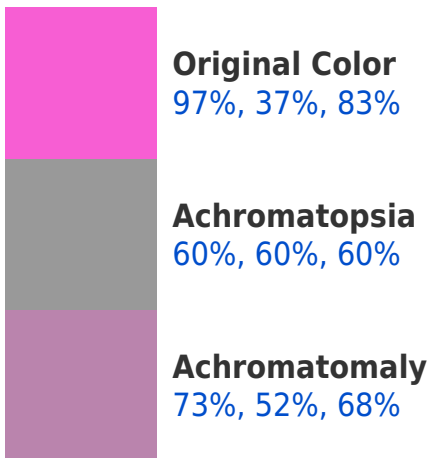

Monochromacy