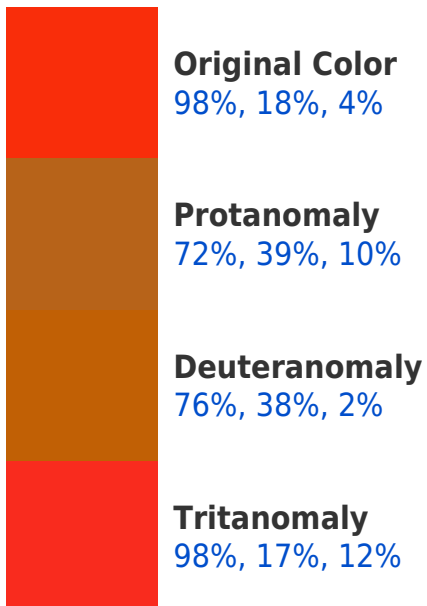

## Background

This preview shows how black text looks on a background with the RGBPercent color 98%, 18%, 4%.

This preview shows how white text looks on a background with the RGBPercent color 98%, 18%, 4%.

# Color Blindness Simulation

Color vision deficiency is a very complex topic, and I could not describe the different causes any better than Wikipedia does, so if you want to learn more, you should check out their [article about color blindness](#).

## Dichromacy

**Tritanopia**  
98%, 17%, 16%

# Trichromacy