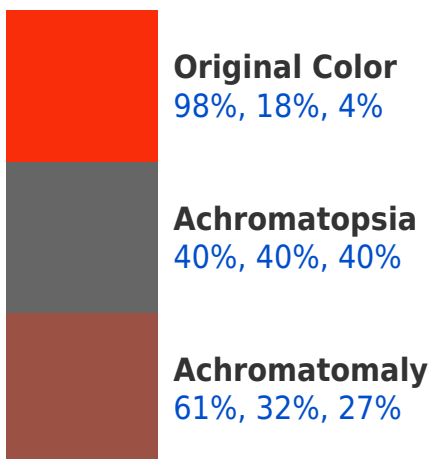

## Background

This preview shows how black text looks on a background with the RGBPercent color 98%, 18%, 4%.

This preview shows how white text looks on a background with the RGBPercent color 98%, 18%, 4%.

## Dichromacy

**Tritanopia**  
98%, 17%, 16%

# Trichromacy

# Monochromacy