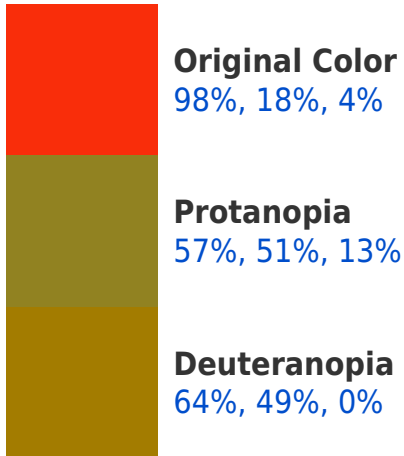

# RGBPercent 98%, 18%, 4%

## Background

This preview shows how black text looks on a background with the RGBPercent color 98%, 18%, 4%.

This preview shows how white text looks on a background with the RGBPercent color 98%, 18%, 4%.

# Color Blindness Simulation

Color vision deficiency is a very complex topic, and I could not describe the different causes any better than Wikipedia does, so if you want to learn more, you should check out their [article about color blindness](#).

## Dichromacy

**Tritanopia**  
98%, 17%, 16%