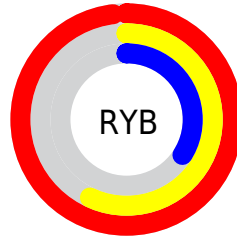

- Red (98%)
- Yellow (57%)
- Blue (34%)