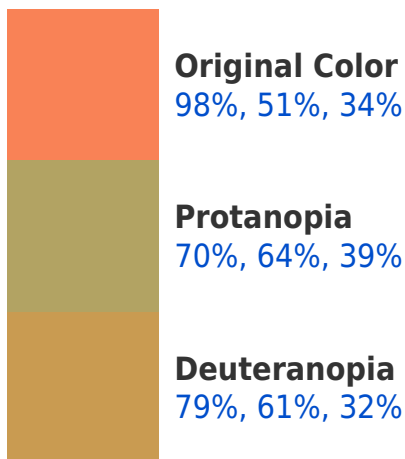

# RGBPercent 98%, 51%, 34%

## Background

This preview shows how black text looks on a background with the RGBPercent color 98%, 51%, 34%.

This preview shows how white text looks on a background with the RGBPercent color 98%, 51%, 34%.

# Color Blindness Simulation

Color vision deficiency is a very complex topic, and I could not describe the different causes any better than Wikipedia does, so if you want to learn more, you should check out their [article about color blindness](#).

## Dichromacy

**Tritanopia**  
99%, 49%, 52%