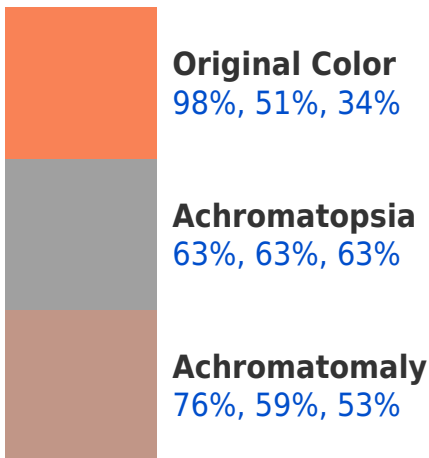

## Background

This preview shows how black text looks on a background with the RGBPercent color 98%, 51%, 34%.

This preview shows how white text looks on a background with the RGBPercent color 98%, 51%, 34%.

## Dichromacy

**Tritanopia**  
99%, 49%, 52%

# Trichromacy

# Monochromacy