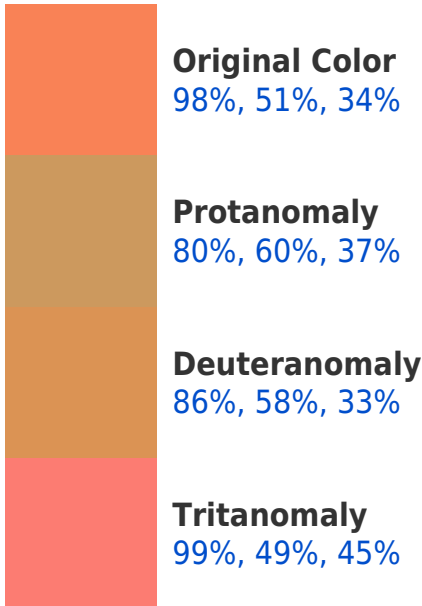

## Background

This preview shows how black text looks on a background with the RGBPercent color 98%, 51%, 34%.

This preview shows how white text looks on a background with the RGBPercent color 98%, 51%, 34%.

# Color Blindness Simulation

Color vision deficiency is a very complex topic, and I could not describe the different causes any better than Wikipedia does, so if you want to learn more, you should check out their [article about color blindness](#).

## Dichromacy

**Tritanopia**  
99%, 49%, 52%

# Trichromacy