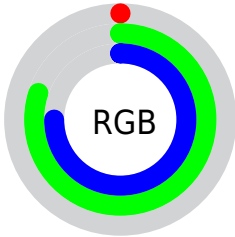

Distribution

- Red (0%)
- Green (80%)
- Blue (75%)