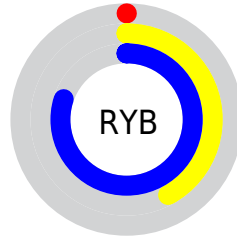

- Red (0%)
- Yellow (42%)
- Blue (80%)