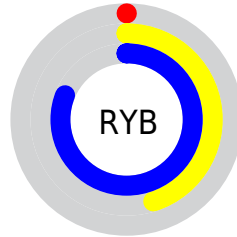

- Red (0%)
- Yellow (45%)
- Blue (81%)