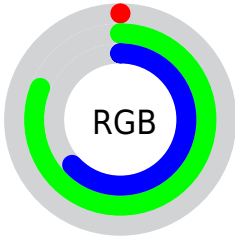

Distribution

- Red (0%)
- Green (81%)
- Blue (63%)