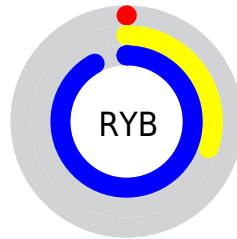

- Red (0%)
- Yellow (30%)
- Blue (92%)