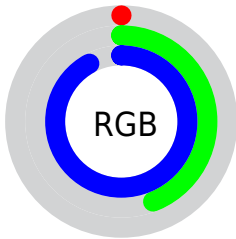

Distribution

- Red (0%)
- Green (44%)
- Blue (92%)