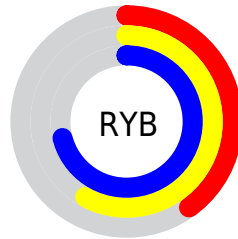

- Red (40%)
- Yellow (58%)
- Blue (71%)