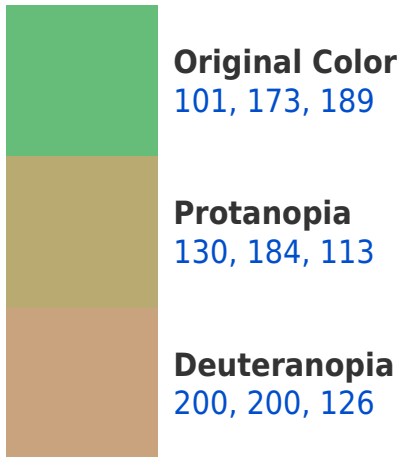

A 20% lighter version of the original color is **156, 231, 246**, and **44, 114, 135** is the 20% darker color. If you saturate the color by 10%, you get **82, 169, 189**, and if you desaturate by 10%, it is **120, 177, 189**.

189, 101, 126

94, 85, 92

158, 0, 123

31, 0, 24

Previews

White Background

This preview shows how the RYB color 101, 173, 189 looks on a white background.

Color Contrast Check

RYB 101, 173, 189 Background

This preview shows how black text looks on a background with the RYB color 101, 173, 189.

This preview shows how white text looks on a background with the RYB color 101, 173, 189.

Dichromacy

Tritanopia
118, 152, 194

Trichromacy

Original Color

101, 173, 189

Protanomaly

116, 177, 139

Deuteranomaly