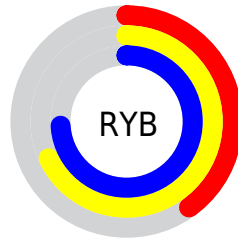

- Red (40%)
- Yellow (68%)
- Blue (74%)