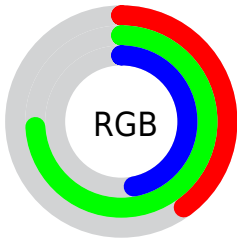

Distribution

- Red (40%)
- Green (74%)
- Blue (47%)