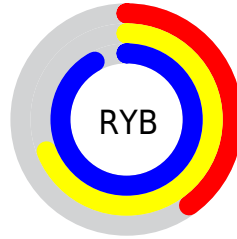

- Red (40%)
- Yellow (69%)
- Blue (92%)