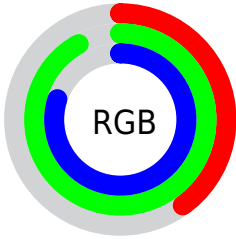

Distribution

- Red (40%)
- Green (92%)
- Blue (80%)