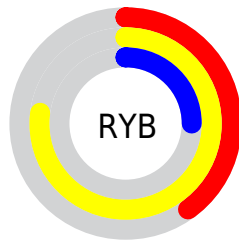

- Red (40%)
- Yellow (77%)
- Blue (25%)