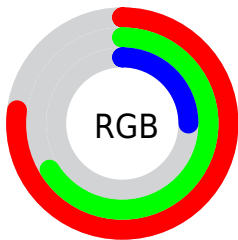

Distribution

- Red (77%)
- Green (66%)
- Blue (25%)