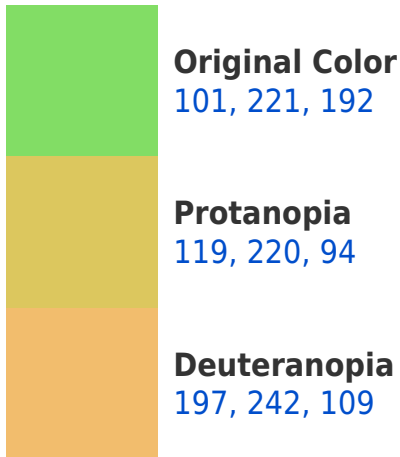

A 20% lighter version of the original color is **155, 255, 223**, and **48, 165, 140** is the 20% darker color. If you saturate the color by 10%, you get **79, 221, 187**, and if you desaturate by 10%, it is **123, 221, 197**.

221, 101, 191

107, 99, 110

131, 0, 173

35, 0, 46

Previews

White Background

This preview shows how the RYB color 101, 221, 192 looks on a white background.

Color Contrast Check

RYB 101, 221, 192 Background

This preview shows how black text looks on a background with the RYB color 101, 221, 192.

This preview shows how white text looks on a background with the RYB color 101, 221, 192.

Dichromacy

Tritanopia
152, 184, 225

Trichromacy

Original Color

101, 221, 192

Protanomaly

97, 207, 117

Deuteranomaly