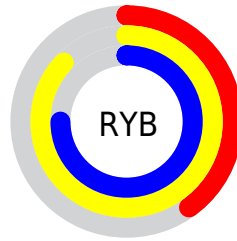

- Red (40%)
- Yellow (87%)
- Blue (75%)