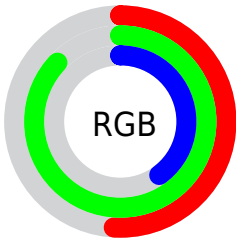

Distribution

- Red (51%)
- Green (87%)
- Blue (40%)