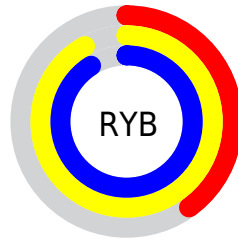

- Red (40%)
- Yellow (92%)
- Blue (91%)