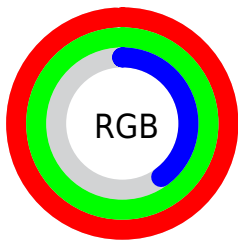

Distribution

- Red (99%)
- Green (99%)
- Blue (40%)