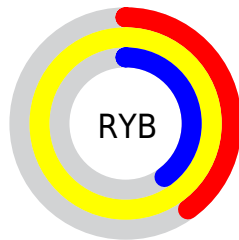

- Red (40%)
- Yellow (99%)
- Blue (40%)