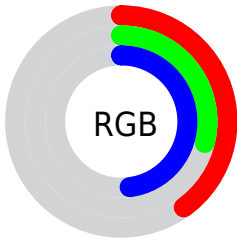

## Conversions Part 2

<b>Format</b>	<b>Color</b>
<b>R<sub>YB</sub></b>	101, 74, 122
Decimal	6638202
CIE <sub>Lab</sub>	36.12, 21.42, -23.00
CIE <sub>LCh</sub>	36, 31.431, 312.958
Yxy	9.0694, 0.2835, 0.2269
Android (android.graphics.Color)	4284828282 (0xFF654A7A)
YUV	87.5450, 16.9863, 11.8000
Hunter-Lab	30.1154, 14.4439, -17.4396

# Details

The RYB color **101, 74, 122** is a dark color, and the websafe version is hex **663366**. A complement of this color would be **74, 122, 101**, and the grayscale version is **87, 87, 87**.

A 20% lighter version of the original color is **153, 123, 175**, and **53, 29, 73** is the 20% darker color. If you saturate the color by 10%, you get **96, 62, 122**, and if you desaturate by 10%, it is **106, 86, 122**.

# Distribution

- Red (40%)
- Green (29%)
- Blue (48%)

- Red (40%)
- Yellow (29%)
- Blue (48%)

- Cyan (17%)
- Magenta (39%)
- Yellow (0%)
- Black (52%)

- Cyan (60%)
- Magenta (71%)
- Yellow (52%)