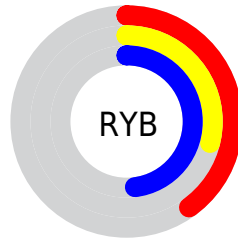

## Conversions Part 2

<b>Format</b>	<b>Color</b>
<b>R<sub>YB</sub></b>	101, 74, 122
Decimal	6638202
CIE <sub>Lab</sub>	36.12, 21.42, -23.00
CIE <sub>LCh</sub>	36, 31.431, 312.958
Yxy	9.0694, 0.2835, 0.2269
Android (android.graphics.Color)	4284828282 (0xFF654A7A)
YUV	87.5450, 16.9863, 11.8000
Hunter-Lab	30.1154, 14.4439, -17.4396

# Details

The RYB color **101, 74, 122** is a dark color, and the websafe version is hex **663366**. A complement of this color would be **74, 122, 101**, and the grayscale version is **87, 87, 87**.

A 20% lighter version of the original color is **153, 123, 175**, and **53, 29, 73** is the 20% darker color. If you saturate the color by 10%, you get **96, 62, 122**, and if you desaturate by 10%, it is **106, 86, 122**.

# Distribution

- Red (40%)
- Green (29%)
- Blue (48%)

- Red (40%)
- Yellow (29%)
- Blue (48%)

- Cyan (17%)
- Magenta (39%)
- Yellow (0%)
- Black (52%)

- Cyan (60%)
- Magenta (71%)
- Yellow (52%)