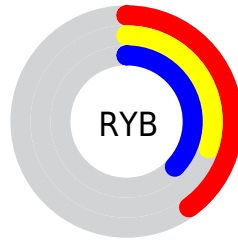

Conversions

Conversions Part 2

Format	Color
R_{YB}	101, 77, 95
Decimal	6638943
CIE Lab	35.79, 13.48, -6.63
CIE LCh	36, 15.018, 333.817
Yxy	8.9007, 0.3254, 0.2871
Android (android.graphics.Color)	4284829023 (0xFF654D5F)
YUV	86.2280, 4.3246, 12.9550
Hunter-Lab	29.8340, 8.1377, -2.9897

Details

The RYB color **101, 77, 95** is a dark color, and the websafe version is hex **666666**. A complement of this color would be **77, 96, 101**, and the grayscale version is **86, 86, 86**.

A 20% lighter version of the original color is **152, 126, 145**, and **54, 32, 49** is the 20% darker color. If you saturate the color by 10%, you get **101, 67, 92**, and if you desaturate by 10%, it is **101, 87, 98**.

Distribution

- Red (40%)
- Green (30%)
- Blue (37%)

- Red (40%)
- Yellow (30%)
- Blue (37%)

- Cyan (0%)
- Magenta (24%)
- Yellow (6%)
- Black (60%)

- Cyan (60%)
- Magenta (70%)
- Yellow (63%)

Brightness & Saturation Gradients