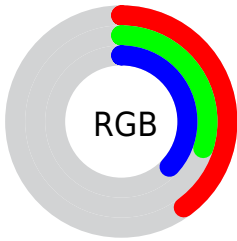

Color

R_YB(101, 77, 95)

Conversions

Conversions Part 1

Format	Color
Hex	654D5F
RGB	101, 77, 95
RGB Percent	40%, 30%, 37%
CMY	0.6039, 0.6980, 0.6275
CMYK	0.00, 0.24, 0.06, 0.60
HSL	315°, 13%, 35%
HSV	315°, 24%, 40%
XYZ	10.0863, 8.9007, 12.0129
YIQ	86.2280, 8.5260, 10.6860

Conversions

Conversions Part 2

Format	Color
R_{YB}	101, 77, 95
Decimal	6638943
CIE Lab	35.79, 13.48, -6.63
CIE LCh	36, 15.018, 333.817
Yxy	8.9007, 0.3254, 0.2871
Android (android.graphics.Color)	4284829023 (0xFF654D5F)
YUV	86.2280, 4.3246, 12.9550
Hunter-Lab	29.8340, 8.1377, -2.9897

Details

The RYB color **101, 77, 95** is a dark color, and the websafe version is hex **666666**. A complement of this color would be **77, 96, 101**, and the grayscale version is **86, 86, 86**.

A 20% lighter version of the original color is **152, 126, 145**, and **54, 32, 49** is the 20% darker color. If you saturate the color by 10%, you get **101, 67, 92**, and if you desaturate by 10%, it is **101, 87, 98**.

Distribution

- Red (40%)
- Green (30%)
- Blue (37%)

- Red (40%)
- Yellow (30%)
- Blue (37%)

- Cyan (0%)
- Magenta (24%)
- Yellow (6%)
- Black (60%)

- Cyan (60%)
- Magenta (70%)
- Yellow (63%)

Brightness & Saturation Gradients