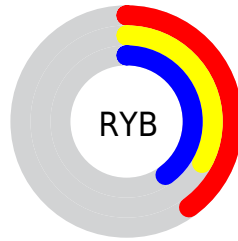

Conversions

Conversions Part 2

| Format | Color |
|-------------------------------------|-----------------------------|
| R_{YB} | 101, 83, 103 |
| Decimal | 6640487 |
| CIE _{Lab} | 37.72, 11.43, -8.74 |
| CIE _{LCh} | 38, 14.386, 322.590 |
| Yxy | 9.9325, 0.3115, 0.2837 |
| Android (android.graphics.Color) | 4284830567 (0xFF655367) |
| YUV | 90.6620, 6.0826, 9.0664 |
| Hunter-Lab | 31.5158, 6.6297, -4.6045 |

Details

The RYB color **101, 83, 103** is a dark color, and the websafe version is hex **666666**. A complement of this color would be **83, 103, 101**, and the grayscale version is **91, 91, 91**.

A 20% lighter version of the original color is **152, 133, 154**, and **54, 38, 56** is the 20% darker color. If you saturate the color by 10%, you get **100, 73, 103**, and if you desaturate by 10%, it is **102, 93, 103**.

Distribution

- Red (40%)
- Green (33%)
- Blue (40%)

- Red (40%)
- Yellow (33%)
- Blue (40%)

- Cyan (2%)
- Magenta (19%)
- Yellow (0%)
- Black (60%)

- Cyan (60%)
- Magenta (67%)
- Yellow (60%)

Brightness & Saturation Gradients