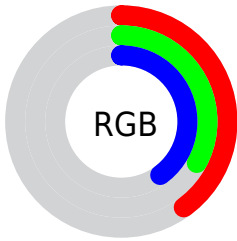

Distribution

- Red (40%)
- Green (33%)
- Blue (40%)