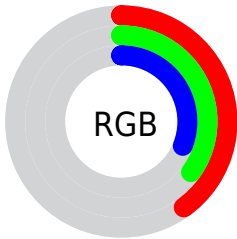

Distribution

Red (40%)

Green (35%)

Blue (31%)