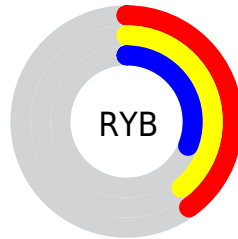

Conversions

Conversions Part 2

Format	Color
R_{YB}	102, 100, 79
Decimal	6707791
CIE Lab	39.07, 2.90, 8.13
CIE LCh	39, 8.627, 70.366
Yxy	10.6978, 0.3498, 0.3548
Android (android.graphics.Color)	4284897871 (0xFF665A4F)
YUV	92.3340, -6.5737, 8.4771
Hunter-Lab	32.7075, 0.3110, 6.7506

Details

The RYB color **102, 100, 79** is a dark color, and the websafe version is hex **666666**. A complement of this color would be **79, 87, 102**, and the grayscale version is **92, 92, 92**.

A 20% lighter version of the original color is **153, 151, 128**, and **55, 55, 35** is the 20% darker color. If you saturate the color by 10%, you get **102, 100, 69**, and if you desaturate by 10%, it is **102, 100, 89**.

Distribution

 Red (40%)

 Green (35%)

 Blue (31%)

 Red (40%)

 Yellow (39%)

 Blue (31%)

 Cyan (0%)