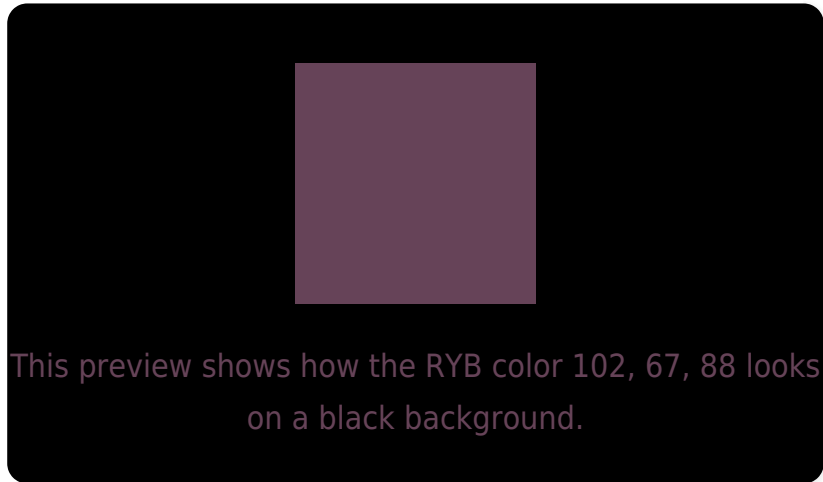

## White Background

This preview shows how the RYB color 102, 67, 88 looks on a white background.

# Black Background