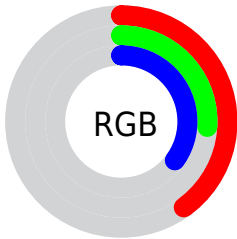

## Conversions Part 2

<b>Format</b>	<b>Color</b>
<a href="#">RYB</a>	<a href="#">102, 67, 88</a>
Decimal	<a href="#">6701912</a>
CIELab	<a href="#">33.01, 18.71, -6.33</a>
CIElCh	<a href="#">33, 19.747, 341.304</a>
Yxy	<a href="#">7.5437, 0.3426, 0.2795</a>
Android (android.graphics.Color)	<a href="#">4284891992 (0xFF664358)</a>
YUV	<a href="#">79.8590, 4.0135, 19.4177</a>
Hunter-Lab	<a href="#">27.4657, 12.0384, -2.7951</a>

# Details

The RYB color **102, 67, 88** is a dark color, and the websafe version is hex **663333**. A complement of this color would be **67, 92, 102**, and the grayscale version is **80, 80, 80**.

A 20% lighter version of the original color is **154, 116, 138**, and **54, 23, 43** is the 20% darker color. If you saturate the color by 10%, you get **102, 57, 84**, and if you desaturate by 10%, it is **102, 77, 92**.

# Distribution

- Red (40%)
- Green (26%)
- Blue (35%)

- Red (40%)
- Yellow (26%)
- Blue (35%)

- Cyan (0%)
- Magenta (34%)
- Yellow (14%)
- Black (60%)

- Cyan (60%)
- Magenta (74%)
- Yellow (65%)