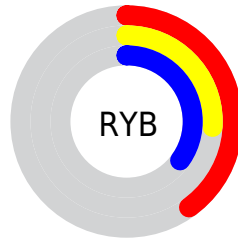

## Conversions Part 2

<b>Format</b>	<b>Color</b>
<a href="#">RYB</a>	<a href="#">102, 67, 88</a>
Decimal	<a href="#">6701912</a>
CIELab	<a href="#">33.01, 18.71, -6.33</a>
CIElCh	<a href="#">33, 19.747, 341.304</a>
Yxy	<a href="#">7.5437, 0.3426, 0.2795</a>
Android (android.graphics.Color)	<a href="#">4284891992 (0xFF664358)</a>
YUV	<a href="#">79.8590, 4.0135, 19.4177</a>
Hunter-Lab	<a href="#">27.4657, 12.0384, -2.7951</a>

# Details

The RYB color **102, 67, 88** is a dark color, and the websafe version is hex **663333**. A complement of this color would be **67, 92, 102**, and the grayscale version is **80, 80, 80**.

A 20% lighter version of the original color is **154, 116, 138**, and **54, 23, 43** is the 20% darker color. If you saturate the color by 10%, you get **102, 57, 84**, and if you desaturate by 10%, it is **102, 77, 92**.

# Distribution

- Red (40%)
- Green (26%)
- Blue (35%)

- Red (40%)
- Yellow (26%)
- Blue (35%)

- Cyan (0%)
- Magenta (34%)
- Yellow (14%)
- Black (60%)

- Cyan (60%)
- Magenta (74%)
- Yellow (65%)