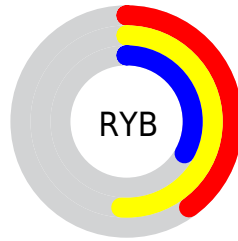

- Red (40%)
- Yellow (51%)
- Blue (33%)