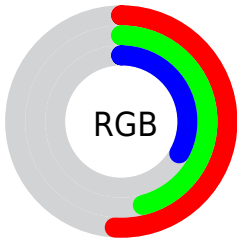

Distribution

- Red (51%)
- Green (46%)
- Blue (33%)