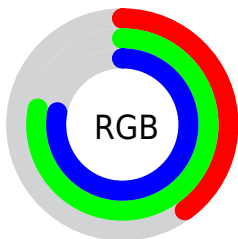

Distribution

- Red (40%)
- Green (78%)
- Blue (78%)