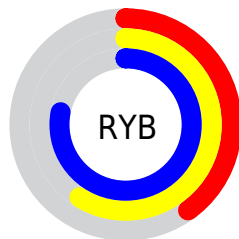

- Red (40%)
- Yellow (59%)
- Blue (78%)