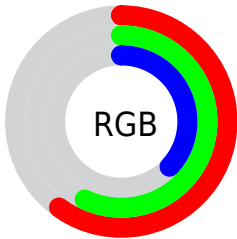

Distribution

- Red (60%)
- Green (57%)
- Blue (37%)