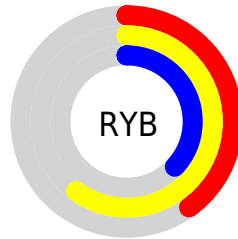

Conversions

Conversions Part 2

Format	Color
RYB	103, 152, 95
Decimal	9998687
CIELab	59.66, -5.18, 27.48
CIELCh	60, 27.966, 100.665
Yxy	27.7477, 0.3711, 0.4096
Android (android.graphics.Color)	4288188767 (0xFF98915F)
YUV	141.3930, -22.8717, 9.3023
Hunter-Lab	52.6761, -7.0014, 20.1504

Details

The RYB color **103, 152, 95** is a dark color, and the websafe version is hex **999966**. A complement of this color would be **95, 101, 152**, and the grayscale version is **142, 142, 142**.

A 20% lighter version of the original color is **155, 207, 146**, and **54, 100, 48** is the 20% darker color. If you saturate the color by 10%, you get **90, 152, 80**, and if you desaturate by 10%, it is **116, 152, 110**.

Distribution

- Red (60%)
- Green (57%)
- Blue (37%)

- Red (40%)
- Yellow (60%)
- Blue (37%)

- Cyan (0%)
- Magenta (5%)
- Yellow (38%)
- Black (40%)

- Cyan (40%)
- Magenta (43%)
- Yellow (63%)

Brightness & Saturation Gradients