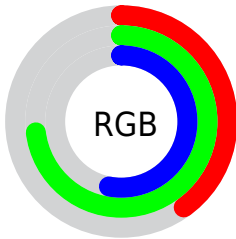

Distribution

- Red (40%)
- Green (73%)
- Blue (53%)