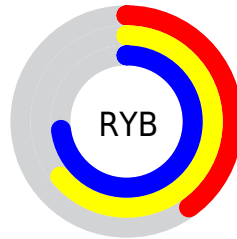

- Red (40%)
- Yellow (64%)
- Blue (73%)