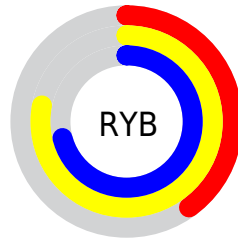

- Red (40%)
- Yellow (78%)
- Blue (71%)