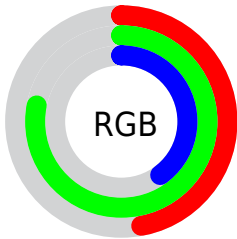

Distribution

- Red (47%)
- Green (78%)
- Blue (40%)