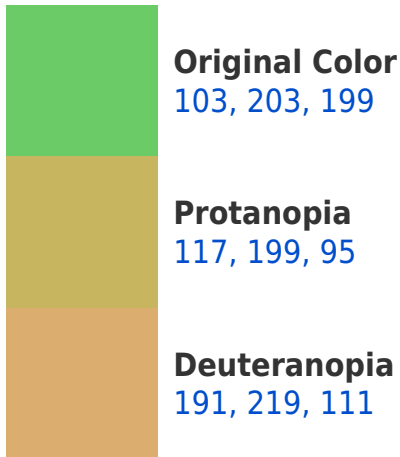

Color Blindness Simulation

Color vision deficiency is a very complex topic, and I could not describe the different causes any better than Wikipedia does, so if you want to learn more, you should check out their [article about color blindness](#).

Dichromacy