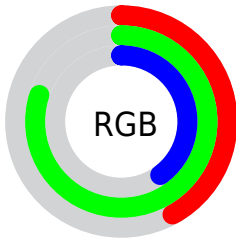

Distribution

Red (42%)

Green (80%)

Blue (40%)