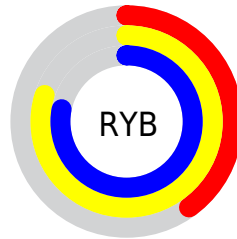

Red (40%)

Yellow (80%)

Blue (78%)