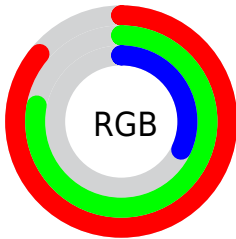

Distribution

Red (86%)

Green (78%)

Blue (32%)