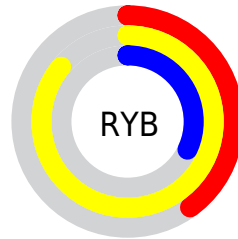

Details

The RYB color **103, 219, 81** is a light color, and the websafe version is hex **CCCC66**. The color can be described as light muted yellow. A complement of this color would be **81, 98, 219**, and the grayscale version is **193, 193, 193**.

A 20% lighter version of the original color is **135, 255, 135**, and **39, 161, 22** is the 20% darker color. If you saturate the color by 10%, you get **85, 219, 59**, and if you desaturate by 10%, it is **122, 219, 103**.

Distribution

Red (86%)

Green (78%)

Blue (32%)

Red (40%)

Yellow (86%)

Blue (32%)

Cyan (0%)