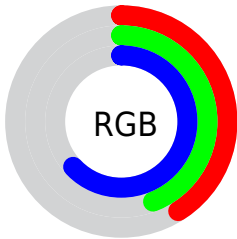

Distribution

Red (41%)

Green (44%)

Blue (63%)