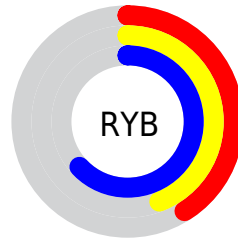

# Details

The RYB color **104, 112, 161** is a dark color, and the websafe version is hex **666699**. A complement of this color would be **115, 161, 104**, and the grayscale version is **116, 116, 116**.

A 20% lighter version of the original color is **157, 164, 216**, and **54, 63, 109** is the 20% darker color. If you saturate the color by 10%, you get **88, 98, 161**, and if you desaturate by 10%, it is **120, 126, 161**.

# Distribution

Red (41%)

Green (44%)

Blue (63%)

Red (41%)

Yellow (44%)

Blue (63%)

Cyan (35%)