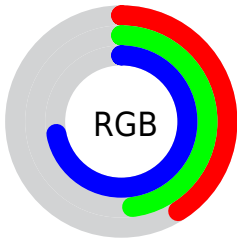

Distribution

Red (41%)

Green (48%)

Blue (72%)