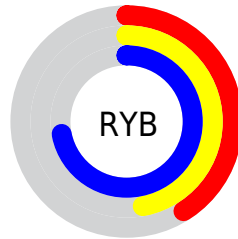

Details

The RYB color **104, 119, 183** is a dark color, and the websafe version is hex **666699**. A complement of this color would be **129, 183, 104**, and the grayscale version is **124, 124, 124**.

A 20% lighter version of the original color is **158, 172, 239**, and **51, 69, 130** is the 20% darker color. If you saturate the color by 10%, you get **86, 105, 183**, and if you desaturate by 10%, it is **122, 134, 183**.

Distribution

Red (41%)

Green (48%)

Blue (72%)

Red (41%)

Yellow (47%)

Blue (72%)

Cyan (43%)