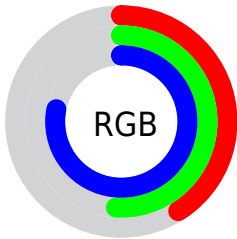

Distribution

Red (41%)

Green (51%)

Blue (78%)