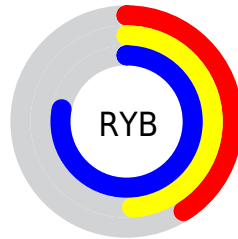

Details

The RYB color **104, 124, 199** is a dark color, and the websafe version is hex **666699**. A complement of this color would be **138, 199, 104**, and the grayscale version is **129, 129, 129**.

A 20% lighter version of the original color is **159, 178, 255**, and **47, 72, 145** is the 20% darker color. If you saturate the color by 10%, you get **84, 108, 199**, and if you desaturate by 10%, it is **124, 140, 199**.

Distribution

Red (41%)

Green (51%)

Blue (78%)

Red (41%)

Yellow (49%)

Blue (78%)

Cyan (48%)