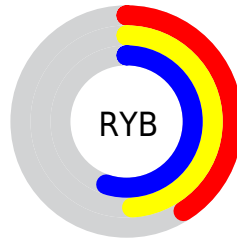

# Details

The RYB color **104, 125, 141** is a dark color, and the websafe version is hex **669999**. A complement of this color would be **141, 104, 113**, and the grayscale version is **129, 129, 129**.

A 20% lighter version of the original color is **156, 178, 195**, and **55, 75, 91** is the 20% darker color. If you saturate the color by 10%, you get **90, 119, 141**, and if you desaturate by 10%, it is **118, 131, 141**.

# Distribution

Red (41%)

Green (55%)

Blue (52%)

Red (41%)

Yellow (49%)

Blue (55%)

Cyan (26%)