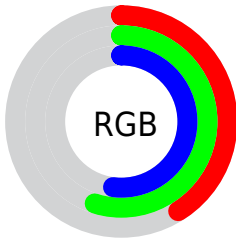

Distribution

Red (41%)

Green (55%)

Blue (52%)