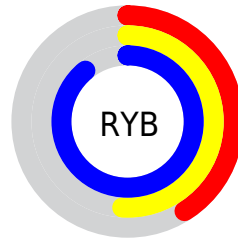

# Details

The RYB color **104, 130, 227** is a light color, and the websafe version is hex **6699FF**. A complement of this color would be **149, 227, 104**, and the grayscale version is **137, 137, 137**.

A 20% lighter version of the original color is **162, 184, 255**, and **40, 75, 171** is the 20% darker color. If you saturate the color by 10%, you get **81, 112, 227**, and if you desaturate by 10%, it is **127, 148, 227**.

# Distribution

Red (41%)

Green (54%)

Blue (89%)

Red (41%)

Yellow (51%)

Blue (89%)

Cyan (54%)