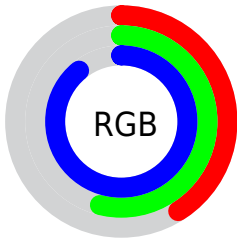

Distribution

Red (41%)

Green (54%)

Blue (89%)