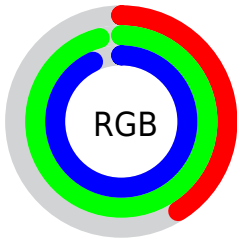

Distribution

- Red (41%)
- Green (96%)
- Blue (93%)