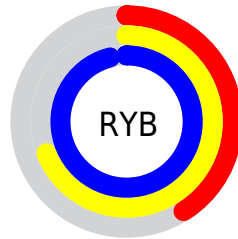

- Red (41%)
- Yellow (69%)
- Blue (96%)