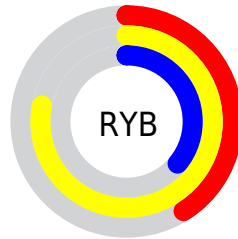

# Details

The RYB color **104, 199, 93** is a light color, and the websafe version is hex **CCCC66**. The color can be described as light muted orange. A complement of this color would be **93, 102, 199**, and the grayscale version is **181, 181, 181**.

A 20% lighter version of the original color is **157, 255, 146**, and **49, 143, 41** is the 20% darker color. If you saturate the color by 10%, you get **86, 199, 73**, and if you desaturate by 10%, it is **122, 199, 113**.

# Distribution

Red (78%)

Green (74%)

Blue (36%)

Red (41%)

Yellow (78%)

Blue (36%)

Cyan (0%)