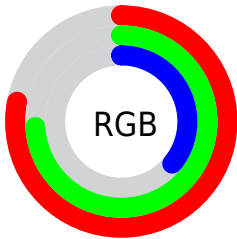

Distribution

Red (78%)

Green (74%)

Blue (36%)