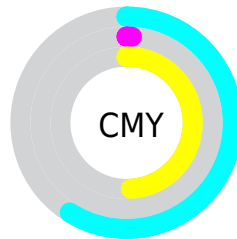

Details

The RYB color **104, 231, 253** is a light color, and the websafe version is hex **66FF99**. A complement of this color would be **253, 104, 227**, and the grayscale version is **195, 195, 195**.

A 20% lighter version of the original color is **166, 239, 255**, and **19, 151, 195** is the 20% darker color. If you saturate the color by 10%, you get **79, 227, 253**, and if you desaturate by 10%, it is **129, 234, 253**.

Distribution

- Red (41%)
- Green (99%)
- Blue (51%)

- Red (41%)
- Yellow (91%)
- Blue (99%)

- Cyan (59%)
- Magenta (0%)
- Yellow (49%)
- Black (1%)

- Cyan (59%)
- Magenta (1%)
- Yellow (49%)

Brightness & Saturation Gradients

These gradients show how the RYB color 104, 231, 253 changes by changing the brightness by 10 percent. The first figure shows a shift by +10% for each color and the second figure -10%.

Similar to the brightness gradients but the following saturation gradients show a change of the RYB color 104, 231, 253 by changing the saturation by 10% instead.