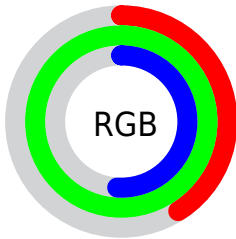

Distribution

- Red (41%)
- Green (99%)
- Blue (51%)