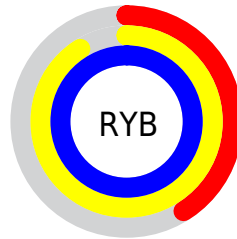

- Red (41%)
- Yellow (91%)
- Blue (99%)