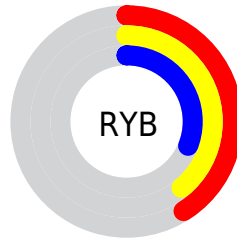

Conversions

Conversions Part 2

Format	Color
RYB	105, 100, 78
Decimal	6904398
CIELab	39.39, 3.94, 9.24
CIELCh	39, 10.039, 66.918
Yxy	10.8863, 0.3564, 0.3570
Android (android.graphics.Color)	4285094478 (0xFF695A4E)
YUV	93.1170, -7.4527, 10.4214
Hunter-Lab	32.9944, 1.0522, 7.3974

Details

The RYB color **105, 100, 78** is a dark color, and the websafe version is hex **666666**. A complement of this color would be **78, 88, 105**, and the grayscale version is **93, 93, 93**.

A 20% lighter version of the original color is **157, 150, 127**, and **57, 52, 34** is the 20% darker color. If you saturate the color by 10%, you get **105, 96, 68**, and if you desaturate by 10%, it is **105, 101, 89**.

Distribution

- Red (41%)
- Green (35%)
- Blue (31%)

- Red (41%)
- Yellow (39%)
- Blue (31%)

- Cyan (0%)
- Magenta (14%)
- Yellow (26%)
- Black (59%)

- Cyan (59%)
- Magenta (65%)
- Yellow (69%)

Brightness & Saturation Gradients

These gradients show how the RYB color 105, 100, 78 changes by changing the brightness by 10 percent. The first figure shows a shift by +10% for each color and the second figure -10%.

Similar to the brightness gradients but the following saturation gradients show a change of the RYB color 105, 100, 78 by changing the saturation by 10% instead.