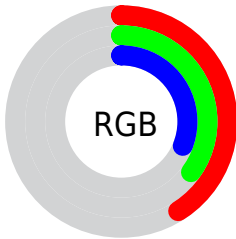

Distribution

- Red (41%)
- Green (35%)
- Blue (31%)