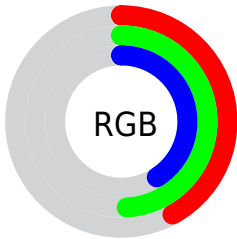

Distribution

- Red (42%)
- Green (49%)
- Blue (41%)