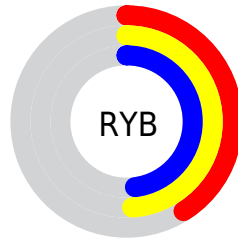

- Red (41%)
- Yellow (49%)
- Blue (48%)