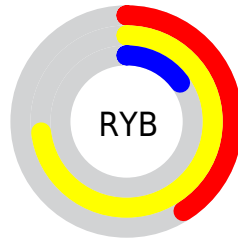

- Red (41%)
- Yellow (73%)
- Blue (15%)