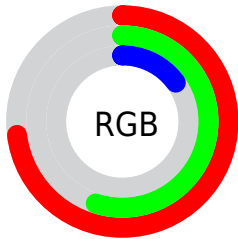

Distribution

- Red (73%)
- Green (55%)
- Blue (15%)