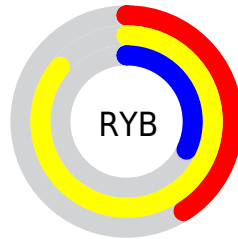

- Red (41%)
- Yellow (86%)
- Blue (32%)