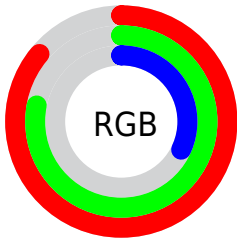

Distribution

- Red (86%)
- Green (78%)
- Blue (32%)