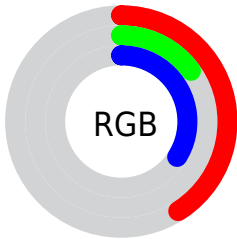

Distribution

- Red (41%)
- Green (15%)
- Blue (34%)