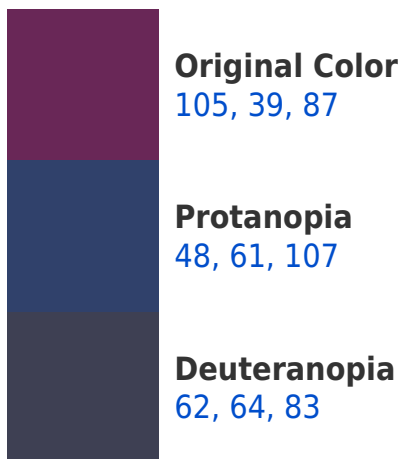

The Inverse Universe completely reimagines the original color for something new.

105, 39, 87

138, 34, 110

39, 76, 105

54, 48, 52

117, 0, 85

245, 0, 178

Previews

White Background

This preview shows how the RYB color 105, 39, 87 looks on a white background.

Color Contrast Check

Large Text (above 18pt) WCAG AA ✓ Pass

Any Text WCAG AA ✓ Pass

Large Text (above 18pt) WCAG AAA ✓ Pass

R Y B 105, 39, 87 Background

This preview shows how black text looks on a background with the RYB color 105, 39, 87.

This preview shows how white text looks on a background with the RYB color 105, 39, 87.

Dichromacy

Tritanopia
102, 48, 52

Trichromacy

Original Color
105, 39, 87

Protanomaly
69, 55, 100

Deuteranomaly
78, 55, 84

Tritanomaly
103, 45, 65

Monochromacy