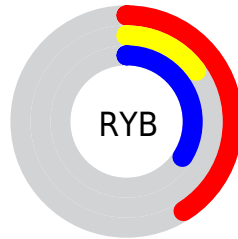

Conversions

Conversions Part 2

Format	Color
R_{YB}	105, 39, 87
Decimal	6891351
CIE _{Lab}	27.14, 35.64, -14.56
CIE _{LCh}	27, 38.499, 337.778
Yxy	5.1424, 0.3598, 0.2237
Android (android.graphics.Color)	4285081431 (0xFF692757)
YUV	64.2060, 11.2374, 35.7763
Hunter-Lab	22.6769, 25.4243, -9.1565

Details

The RYB color **105, 39, 87** is a dark color, and the websafe version is hex **663366**. A complement of this color would be **39, 91, 105**, and the grayscale version is **64, 64, 64**.

A 20% lighter version of the original color is **158, 88, 137**, and **55, 0, 42** is the 20% darker color. If you saturate the color by 10%, you get **105, 28, 84**, and if you desaturate by 10%, it is **105, 49, 90**.

Distribution

- Red (41%)
- Green (15%)
- Blue (34%)

- Red (41%)
- Yellow (15%)
- Blue (34%)

- Cyan (0%)
- Magenta (63%)
- Yellow (17%)
- Black (59%)

- Cyan (59%)
- Magenta (85%)
- Yellow (66%)

Brightness & Saturation Gradients