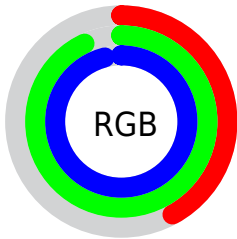

Distribution

- Red (42%)
- Green (93%)
- Blue (96%)