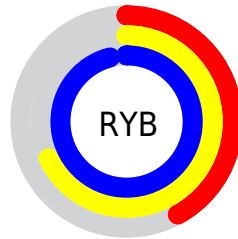

- Red (42%)
- Yellow (68%)
- Blue (96%)