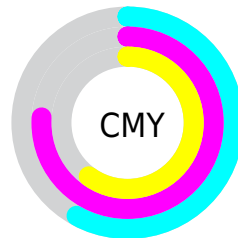

## Conversions Part 2

<b>Format</b>	<b>Color</b>
<b>R<sub>YB</sub></b>	106, 62, 101
Decimal	6962789
CIE <sub>Lab</sub>	32.81, 25.78, -14.89
CIE <sub>LCh</sub>	33, 29.774, 329.999
Yxy	7.4490, 0.3264, 0.2427
Android (android.graphics.Color)	4285152869 (0xFF6A3E65)
YUV	79.6020, 10.5492, 23.1510
Hunter-Lab	27.2929, 17.7402, -9.6176

# Details

The RYB color **106, 62, 101** is a dark color, and the websafe version is hex **663366**. A complement of this color would be **62, 102, 106**, and the grayscale version is **79, 79, 79**.

A 20% lighter version of the original color is **158, 111, 152**, and **57, 17, 54** is the 20% darker color. If you saturate the color by 10%, you get **106, 51, 100**, and if you desaturate by 10%, it is **106, 73, 102**.

# Distribution

Red (42%)

Green (24%)

Blue (40%)

Red (42%)

Yellow (24%)

Blue (40%)

Cyan (0%)

Magenta (42%)

Yellow (5%)

Black (58%)

Cyan (58%)

Magenta (76%)

Yellow (60%)