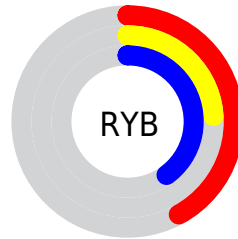

## Conversions Part 2

<b>Format</b>	<b>Color</b>
<b>R<sub>YB</sub></b>	106, 62, 101
Decimal	6962789
CIE <sub>Lab</sub>	32.81, 25.78, -14.89
CIE <sub>LCh</sub>	33, 29.774, 329.999
Yxy	7.4490, 0.3264, 0.2427
Android (android.graphics.Color)	4285152869 (0xFF6A3E65)
YUV	79.6020, 10.5492, 23.1510
Hunter-Lab	27.2929, 17.7402, -9.6176

# Details

The RYB color **106, 62, 101** is a dark color, and the websafe version is hex **663366**. A complement of this color would be **62, 102, 106**, and the grayscale version is **79, 79, 79**.

A 20% lighter version of the original color is **158, 111, 152**, and **57, 17, 54** is the 20% darker color. If you saturate the color by 10%, you get **106, 51, 100**, and if you desaturate by 10%, it is **106, 73, 102**.

# Distribution

Red (42%)

Green (24%)

Blue (40%)

Red (42%)

Yellow (24%)

Blue (40%)

Cyan (0%)