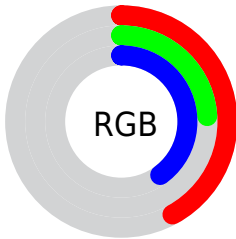

Distribution

Red (42%)

Green (24%)

Blue (40%)