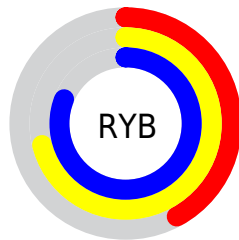

- Red (42%)
- Yellow (71%)
- Blue (81%)