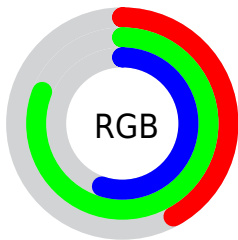

Distribution

- Red (42%)
- Green (81%)
- Blue (55%)