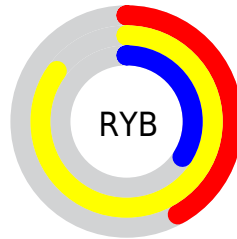

- Red (42%)
- Yellow (85%)
- Blue (34%)