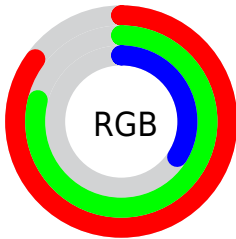

Distribution

- Red (85%)
- Green (79%)
- Blue (34%)