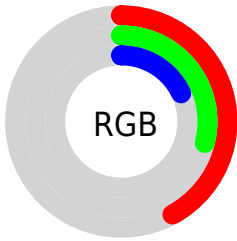

Distribution

- Red (42%)
- Green (29%)
- Blue (18%)