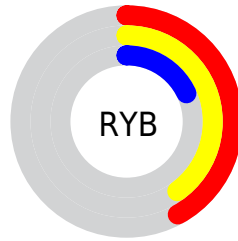

Conversions

Conversions Part 2

Format	Color
R _Y B	108, 102, 45
Decimal	7097133
CIE Lab	34.80, 10.34, 23.27
CIE LCh	35, 25.469, 66.043
Yxy	8.3996, 0.4327, 0.3964
Android (android.graphics.Color)	4285287213 (0xFF6C4B2D)
YUV	81.4470, -17.9684, 23.2870
Hunter-Lab	28.9821, 5.7531, 12.8805

Details

The RYB color **108, 102, 45** is a dark color, and the websafe version is hex **663300**. A complement of this color would be **45, 67, 108**, and the grayscale version is **82, 82, 82**.

A 20% lighter version of the original color is **162, 153, 91**, and **51, 58, 0** is the 20% darker color. If you saturate the color by 10%, you get **108, 100, 34**, and if you desaturate by 10%, it is **108, 104, 56**.

Distribution

- Red (42%)
- Green (29%)
- Blue (18%)

- Red (42%)
- Yellow (40%)
- Blue (18%)

- Cyan (0%)
- Magenta (31%)
- Yellow (58%)
- Black (58%)

- Cyan (58%)
- Magenta (71%)
- Yellow (82%)

Brightness & Saturation Gradients