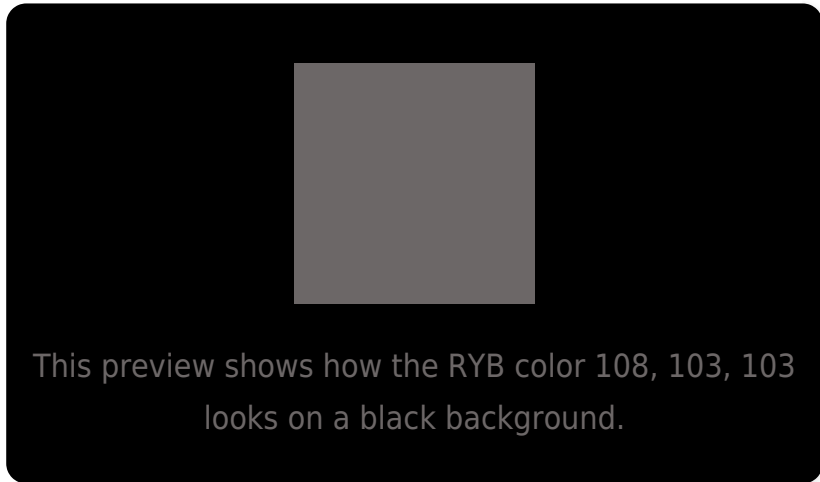

Black Background

Color Contrast Check

Large Text (above 18pt) WCAG AA ✓ Pass

Any Text WCAG AA × Fail

Large Text (above 18pt) WCAG AAA × Fail

Any Text WCAG AAA × Fail

If you want to check with other color combinations, try the [Color Contrast Checker](#).