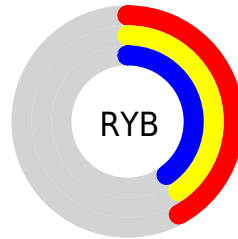

Details

The RYB color **108, 103, 103** is a dark color, and the websafe version is hex **666666**. A complement of this color would be **103, 106, 108**, and the grayscale version is **104, 104, 104**.

A 20% lighter version of the original color is **159, 154, 154**, and **61, 56, 56** is the 20% darker color. If you saturate the color by 10%, you get **108, 92, 92**, and if you desaturate by 10%, it is **108, 111, 114**.

Distribution

Red (42%)

Green (40%)

Blue (40%)

Red (42%)

Yellow (40%)

Blue (40%)

Cyan (0%)

Magenta (5%)

Yellow (5%)

Black (58%)

Cyan (58%)

Magenta (60%)

Yellow (60%)

Brightness & Saturation Gradients

These gradients show how the RYB color 108, 103, 103 changes by changing the brightness by 10 percent. The first figure shows a shift by +10% for each color and the second figure -10%.