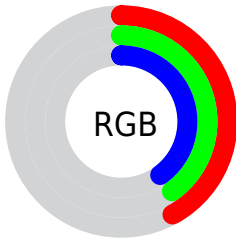

Distribution

Red (42%)

Green (40%)

Blue (40%)