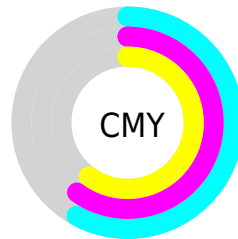

Details

The RYB color **108, 103, 103** is a dark color, and the websafe version is hex **666666**. A complement of this color would be **103, 106, 108**, and the grayscale version is **104, 104, 104**.

A 20% lighter version of the original color is **159, 154, 154**, and **61, 56, 56** is the 20% darker color. If you saturate the color by 10%, you get **108, 92, 92**, and if you desaturate by 10%, it is **108, 111, 114**.

Distribution

Red (42%)

Green (40%)

Blue (40%)

Red (42%)

Yellow (40%)

Blue (40%)

Cyan (0%)

Magenta (5%)

Yellow (5%)

Black (58%)

Cyan (58%)

Magenta (60%)

Yellow (60%)

Brightness & Saturation Gradients

These gradients show how the RYB color 108, 103, 103 changes by changing the brightness by 10 percent. The first figure shows a shift by +10% for each color and the second figure -10%.