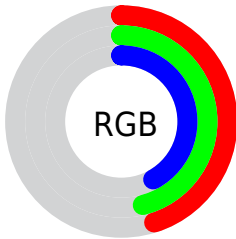

Distribution

Red (45%)

Green (46%)

Blue (42%)