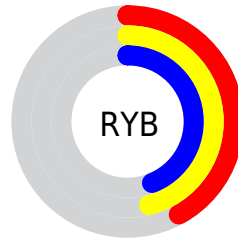

## Conversions Part 2

<b>Format</b>	<b>Color</b>
<b>RYB</b>	108, 117, 111
Decimal	7501164
CIELab	48.74, -2.93, 4.56
CIELCh	49, 5.421, 122.663
Yxy	17.3827, 0.3196, 0.3470
Android (android.graphics.Color)	4285691244 (0xFF72756C)
YUV	115.0770, -3.4890, -0.9445
Hunter-Lab	41.6926, -4.4285, 5.4377

# Details

The RYB color **108, 117, 111** is a dark color, and the websafe version is hex **666666**. A complement of this color would be **111, 108, 117**, and the grayscale version is **115, 115, 115**.

A 20% lighter version of the original color is **159, 169, 162**, and **61, 69, 64** is the 20% darker color. If you saturate the color by 10%, you get **96, 117, 103**, and if you desaturate by 10%, it is **118, 117, 120**.

# Distribution

Red (45%)

Green (46%)

Blue (42%)

Red (42%)

Yellow (46%)

Blue (44%)

Cyan (3%)