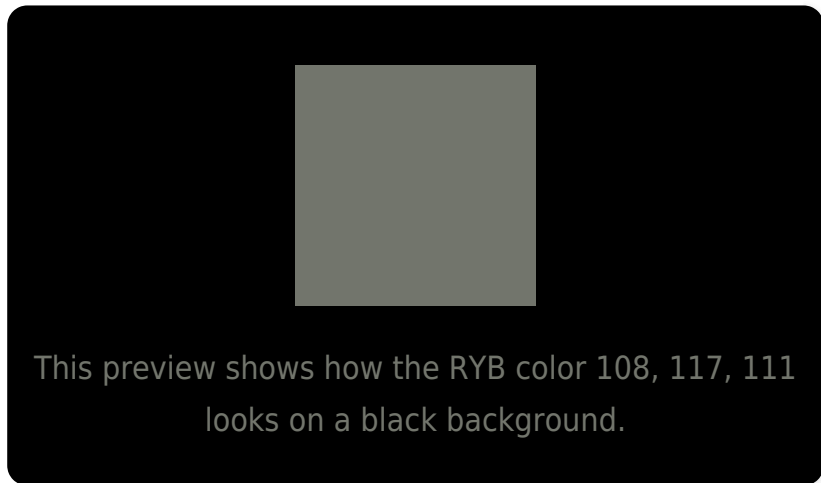

## White Background

This preview shows how the RYB color 108, 117, 111 looks on a white background.

# Black Background