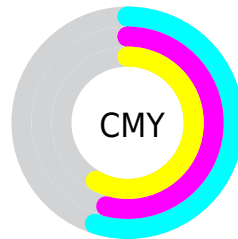

# Details

The RYB color **108, 117, 111** is a dark color, and the websafe version is hex **666666**. A complement of this color would be **111, 108, 117**, and the grayscale version is **115, 115, 115**.

A 20% lighter version of the original color is **159, 169, 162**, and **61, 69, 64** is the 20% darker color. If you saturate the color by 10%, you get **96, 117, 103**, and if you desaturate by 10%, it is **118, 117, 120**.

# Distribution

Red (45%)

Green (46%)

Blue (42%)

Red (42%)

Yellow (46%)

Blue (44%)

Cyan (3%)

Magenta (0%)

Yellow (8%)

Black (54%)

Cyan (55%)

Magenta (54%)

Yellow (58%)